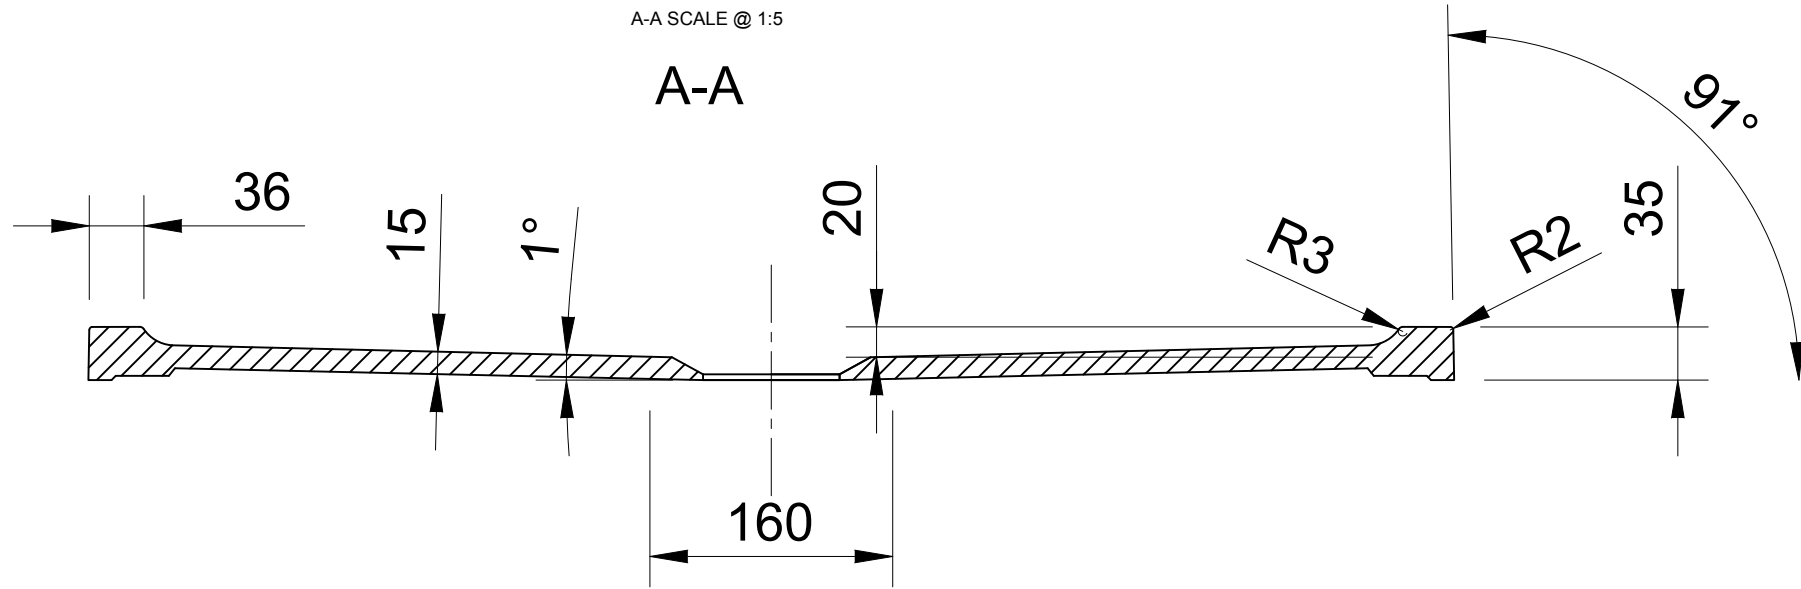

REV	DATE	DESCRIPTION	DRAWN	CHECKED
-	17/02/21	DRAWING CREATED	MF	MF

BOTTOM VIEW

TOLERANCE LENGTH / WIDTH	+5/0mm	CREATED	17/02/21	DRAWN BY	MF	CHECKED BY	MF	DRAWING TITLE	LOWRY SHOWER TRAY 900 X 900	DRAWING NO.	LOW-ST-9X9	CURRENT REV.	-	SHEET	1/1	SHEET SIZE	A3	SCALE	1:10	
TOLERANCE HEIGHT	+2/-2mm																			
TOL. PLANE BENDING	≤ 1200mm	+2 / -2mm																		
	> 1200mm	+3 / -3mm																		
TOLERANCE THICKNESS	+2 / -2mm																			
TOLERANCE FEET LOCATION	+7 / -7mm																			
TOLERANCE HOLE OCATION	+2 / -2mm																			
TOLERANCE HOLE DIAMETER	+1 / -1mm																			

THE  
**LUXURY BATH**  
COMPANY

OVERFLOW	NO	WASTE	REGULAR	TAPHOLE	0	MAIN DIMENSIONS	900 X 900 X 35
NET WEIGHT	28.57kg	GROSS WEIGHT	31.42kg				