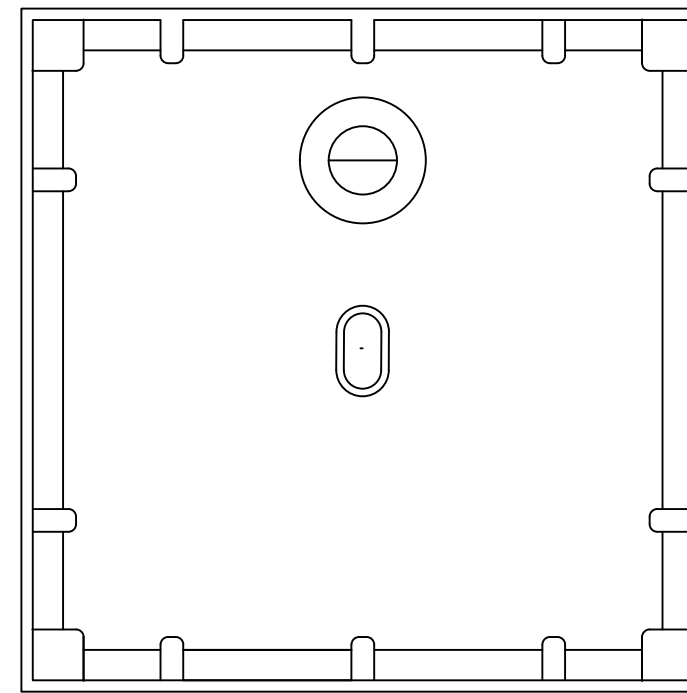

REV	DATE	DESCRIPTION	DRAWN	CHECKED
-	17/02/21	DRAWING CREATED	MF	MF

BOTTOM VIEW

TOLERANCE LENGTH / WIDTH	+5/0mm	CREATED	17/02/21	DRAWN BY	MF	CHECKED BY	MF	DRAWING TITLE	LOWRY SHOWER TRAY 900 X 900	DRAWING NO.	LOW-ST-9X9	CURRENT REV.	-	SHEET	1/1	SHEET SIZE	A3	SCALE	1:10	
TOLERANCE HEIGHT	+2/-2mm																			
TOL. PLANE BENDING	≤ 1200mm	+2 / -2mm																		
	> 1200mm	+3 / -3mm																		
TOLERANCE THICKNESS	+2 / -2mm																			
TOLERANCE FEET LOCATION	+7 / -7mm																			
TOLERANCE HOLE OCATION	+2 / -2mm																			
TOLERANCE HOLE DIAMETER	+1 / -1mm																			

THE  
**LUXURY BATH**  
COMPANY

OVERFLOW	NO	WASTE	REGULAR	TAPHOLE	0	MAIN DIMENSIONS	900 X 900 X 35
NET WEIGHT	28.57kg	GROSS WEIGHT	31.42kg				