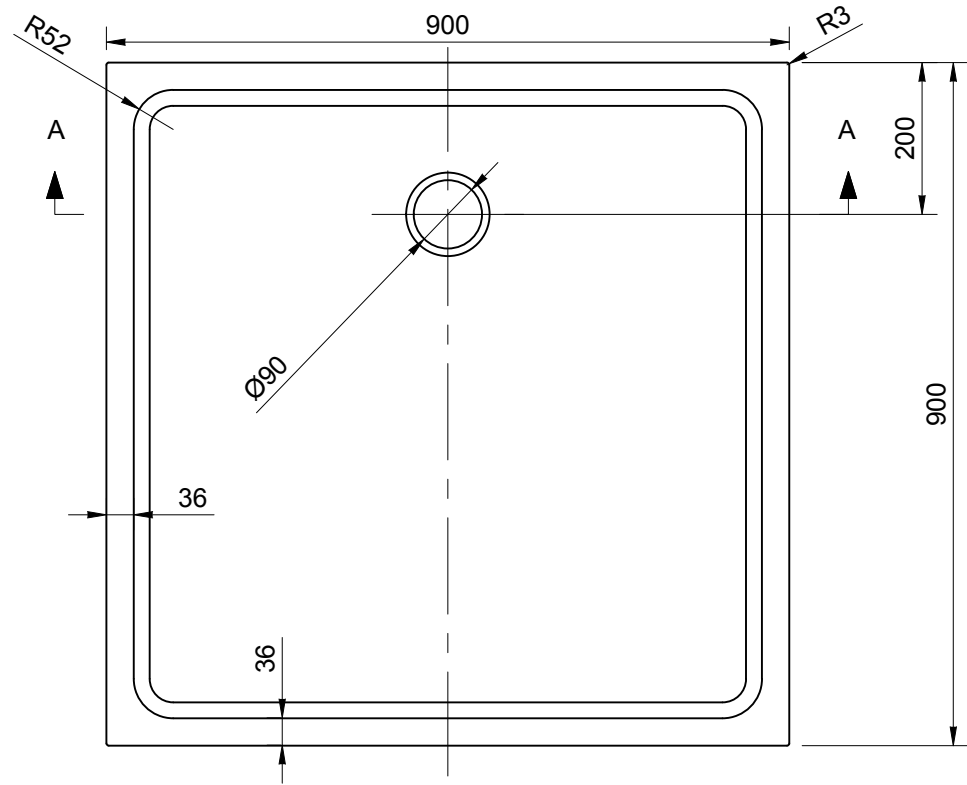

REV	DATE	DESCRIPTION	DRAWN	CHECKED
-	17/02/21	DRAWING CREATED	MF	MF

BOTTOM VIEW

TOLERANCE LENGTH / WIDTH	+5/0mm	CREATED	17/02/21	DRAWN BY	MF	CHECKED BY	MF	DRAWING TITLE	LOWRY SHOWER TRAY 900 X 900	DRAWING NO.	LOW-ST-9X9	CURRENT REV.	-	SHEET	1/1	SHEET SIZE	A3	SCALE	1:10	
TOLERANCE HEIGHT	+2/-2mm																			
TOL. PLANE BENDING	≤ 1200mm	+2 / -2mm																		
	> 1200mm	+3 / -3mm																		
TOLERANCE THICKNESS	+2 / -2mm																			
TOLERANCE FEET LOCATION	+7 / -7mm																			
TOLERANCE HOLE OCATION	+2 / -2mm																			
TOLERANCE HOLE DIAMETER	+1 / -1mm																			

THE  
**LUXURY BATH**  
COMPANY

OVERFLOW	NO	WASTE	REGULAR	TAPHOLE	0	MAIN DIMENSIONS	900 X 900 X 35
NET WEIGHT	28.57kg	GROSS WEIGHT	31.42kg				