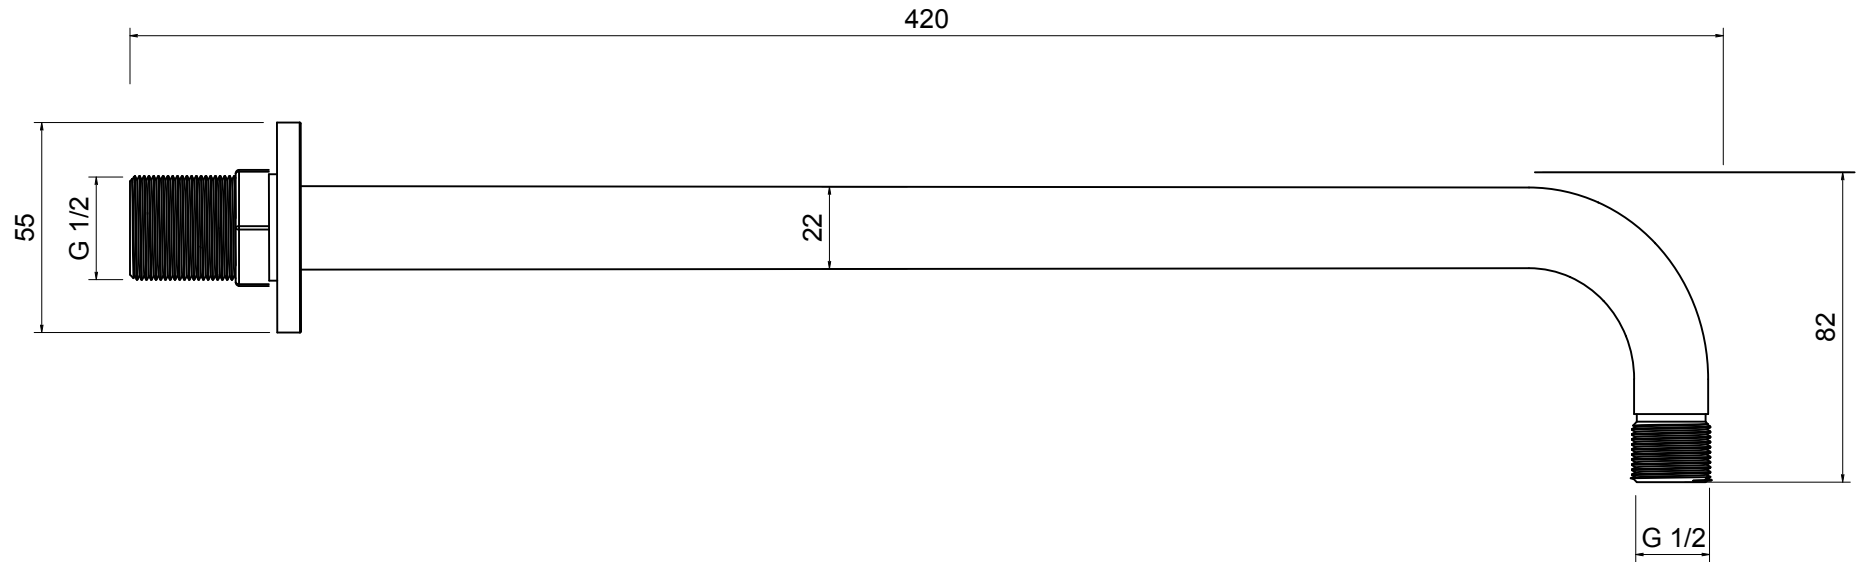

REV	DATE	DESCRIPTION	DRAWN	CHECKED
-	29/03/21	DRAWING CREATED	MF	MF

	CHROME	BRASS	MATT BLACK
PRODUCT CODE	SH-ARM-CP	SH-ARM-BB	SH-ARM-MB
CONSTRUCTION	BRASS BODY (CuZn38Pb18)	BRASS BODY (CuZn38Pb18)	BRASS BODY (CuZn38Pb18)
FINISH	CHROME PLATED TO BS EN248	BRUSHED BRASS	MATT BLACK
PRODUCT TYPE	CONTEMPORARY	CONTEMPORARY	CONTEMPORARY
PLUMBING SYSTEMS	SUITABLE FOR ALL SYSTEMS	SUITABLE FOR ALL SYSTEMS	SUITABLE FOR ALL SYSTEMS
FITTING	G 1/2" BSP EXTERNAL (MALE) THREAD	G 1/2" BSP EXTERNAL (MALE) THREAD	G 1/2" BSP EXTERNAL (MALE) THREAD

FLOW RATES (Litres per minute)										
SYSTEM PRESSURE	0.1 BAR	0.2 BAR	0.3 BAR	0.5 BAR	1.0 BAR	1.5 BAR	2.0 BAR	2.5 BAR	3.0 BAR	5.0 BAR
	-	-	-	-	-	-	-	-	-	-

— THE —
LUXURY BATH
— COMPANY —

CREATED	DRAWN BY	CHECKED BY		
29/03/21	MF	MF		
DRAWING TITLE				
WALL MOUNTED SHOWER ARM				
DRAWING NO.	CURRENT REV.	SHEET	SHEET SIZE	SCALE
SH-ARM	-	1/1	A3	1:2