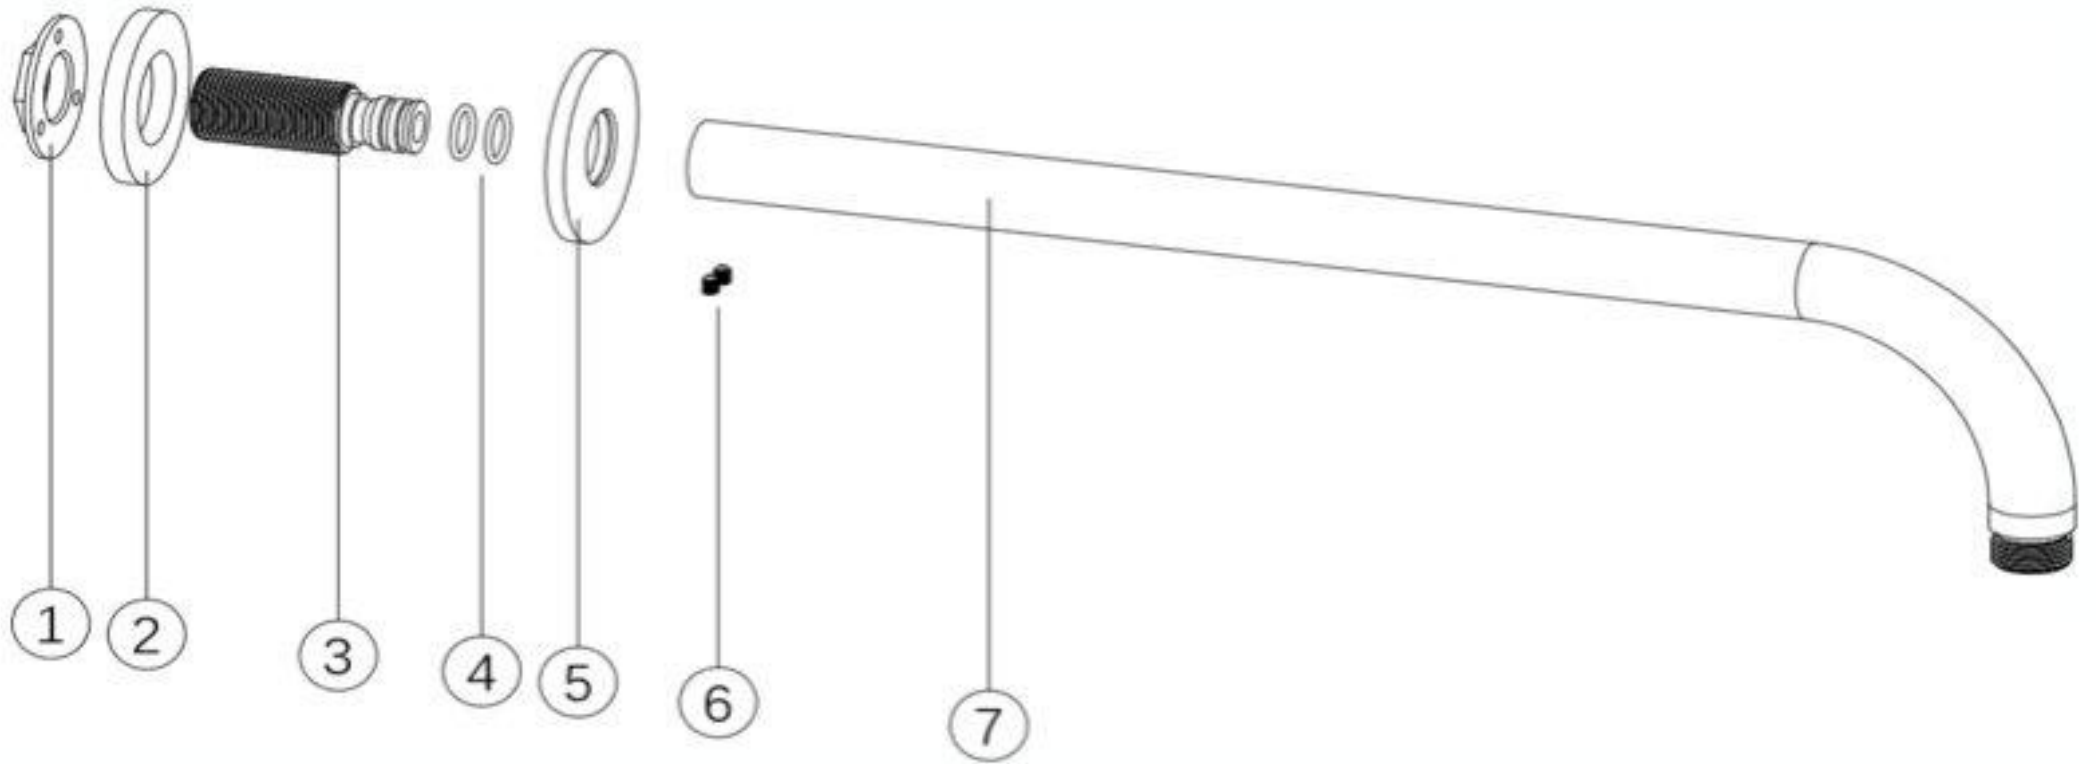

REV	DATE	DESCRIPTION	DRAWN	CHECKED
-	29/03/21	DRAWING CREATED	MF	MF

	CHROME	BRASS	MATT BLACK
PRODUCT CODE	SH-ARM-CP	SH-ARM-BB	SH-ARM-MB
CONSTRUCTION	BRASS BODY (CuZn38Pb18)	BRASS BODY (CuZn38Pb18)	BRASS BODY (CuZn38Pb18)
FINISH	CHROME PLATED TO BS EN248	BRUSHED BRASS	MATT BLACK
PRODUCT TYPE	CONTEMPORARY	CONTEMPORARY	CONTEMPORARY
PLUMBING SYSTEMS	SUITABLE FOR ALL SYSTEMS	SUITABLE FOR ALL SYSTEMS	SUITABLE FOR ALL SYSTEMS
FITTING	G 1/2" BSP EXTERNAL (MALE) THREAD	G 1/2" BSP EXTERNAL (MALE) THREAD	G 1/2" BSP EXTERNAL (MALE) THREAD

FLOW RATES (Litres per minute)										
SYSTEM PRESSURE	0.1 BAR	0.2 BAR	0.3 BAR	0.5 BAR	1.0 BAR	1.5 BAR	2.0 BAR	2.5 BAR	3.0 BAR	5.0 BAR
	-	-	-	-	-	-	-	-	-	-

— THE —
LUXURY BATH
— COMPANY —

CREATED	DRAWN BY	CHECKED BY		
29/03/21	MF	MF		
DRAWING TITLE				
WALL MOUNTED SHOWER ARM				
DRAWING NO.	CURRENT REV.	SHEET	SHEET SIZE	SCALE
SH-ARM	-	1/1	A3	1:2