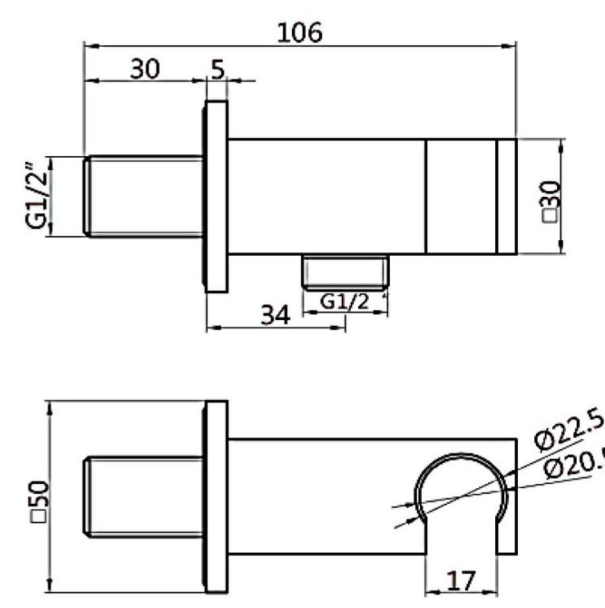

REV	DATE	DESCRIPTION	DRAWN	CHECKED
-	30/03/21	DRAWING CREATED	MF	MF

	CHROME	MATT BLACK
PRODUCT CODE	SH-HHB-CP	SH-HHB-MB
CONSTRUCTION	BRASS WALL BRACKET	BRASS WALL BRACKET
FINISH	CHROME PLATED TO BS EN 248	MATT BLACK
PRODUCT TYPE	CONTEMPORARY	CONTEMPORARY
PLUMBING SYSTEMS	SUITABLE FOR ALL SYSTEMS	SUITABLE FOR ALL SYSTEMS
ADD. INFO	1) ABS MODE HANDSET 2) 1.5m INTEGRATED HOSE 3) INTEGRATED WALL ELBOW	1) ABS MODE HANDSET 2) 1.5m INTEGRATED HOSE 3) INTEGRATED WALL ELBOW

— THE —  
**LUXURY BATH**  
— COMPANY —

CREATED	30/03/21	DRAWN BY	MF	CHECKED BY	MF
DRAWING TITLE					
<b>SHOWER HANDSET AND HOSE KIT</b>					
DRAWING NO.	SH-HHB	CURRENT REV.	-	SHEET	1/1
		SHEET SIZE	A3	SCALE	1:2