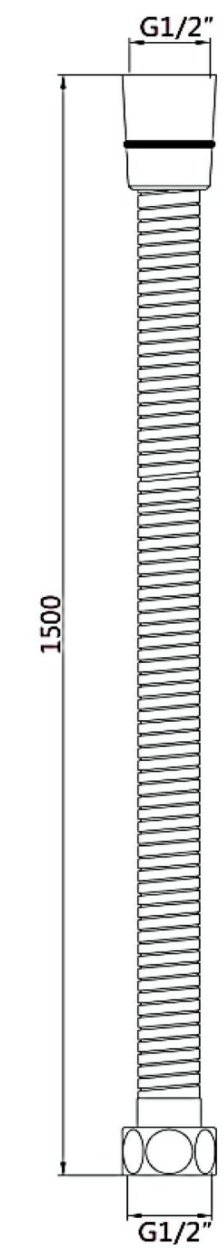

REV	DATE	DESCRIPTION	DRAWN	CHECKED
-	30/03/21	DRAWING CREATED	MF	MF

	CHROME	MATT BLACK
PRODUCT CODE	SH-HHB-CP	SH-HHB-MB
CONSTRUCTION	BRASS WALL BRACKET	BRASS WALL BRACKET
FINISH	CHROME PLATED TO BS EN 248	MATT BLACK
PRODUCT TYPE	CONTEMPORARY	CONTEMPORARY
PLUMBING SYSTEMS	SUITABLE FOR ALL SYSTEMS	SUITABLE FOR ALL SYSTEMS
ADD. INFO	1) ABS MODE HANDSET 2) 1.5m INTEGRATED HOSE 3) INTEGRATED WALL ELBOW	1) ABS MODE HANDSET 2) 1.5m INTEGRATED HOSE 3) INTEGRATED WALL ELBOW

— THE —  
**LUXURY BATH**  
— COMPANY —

CREATED	30/03/21	DRAWN BY	MF	CHECKED BY	MF
DRAWING TITLE					
<b>SHOWER HANDSET AND HOSE KIT</b>					
DRAWING NO.	SH-HHB	CURRENT REV.	-	SHEET	1/1
		SHEET SIZE	A3	SCALE	1:2