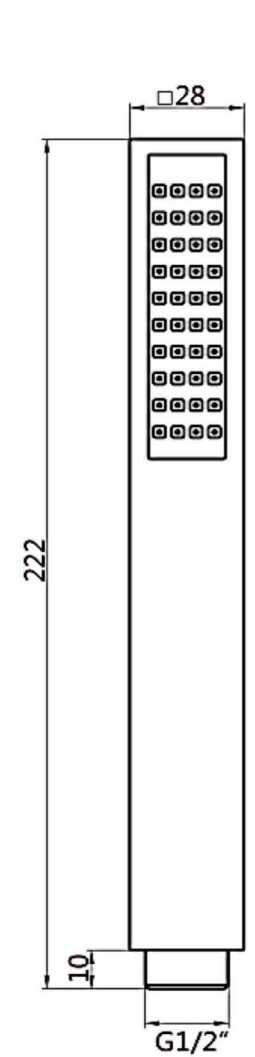

REV	DATE	DESCRIPTION	DRAWN	CHECKED
-	30/03/21	DRAWING CREATED	MF	MF

	CHROME	MATT BLACK
PRODUCT CODE	SH-HHB-CP	SH-HHB-MB
CONSTRUCTION	BRASS WALL BRACKET	BRASS WALL BRACKET
FINISH	CHROME PLATED TO BS EN 248	MATT BLACK
PRODUCT TYPE	CONTEMPORARY	CONTEMPORARY
PLUMBING SYSTEMS	SUITABLE FOR ALL SYSTEMS	SUITABLE FOR ALL SYSTEMS
ADD. INFO	1) ABS MODE HANDSET 2) 1.5m INTEGRATED HOSE 3) INTEGRATED WALL ELBOW	1) ABS MODE HANDSET 2) 1.5m INTEGRATED HOSE 3) INTEGRATED WALL ELBOW

— THE —  
**LUXURY BATH**  
— COMPANY —

CREATED	30/03/21	DRAWN BY	MF	CHECKED BY	MF
DRAWING TITLE					
<b>SHOWER HANDSET AND HOSE KIT</b>					
DRAWING NO.	SH-HHB	CURRENT REV.	-	SHEET	1/1
		SHEET SIZE	A3	SCALE	1:2