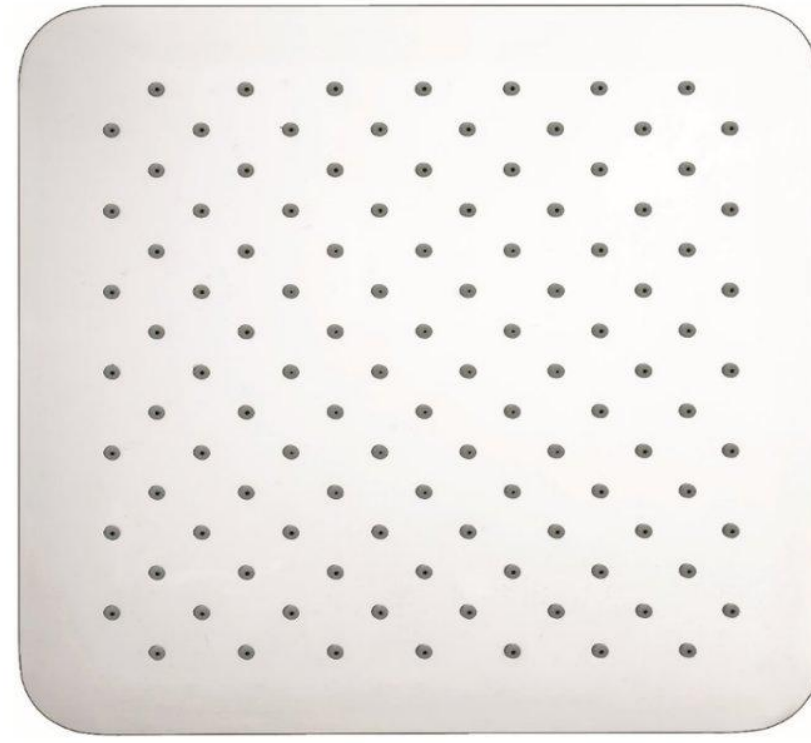

| REV | DATE     | DESCRIPTION     | DRAWN | CHECKED |
|-----|----------|-----------------|-------|---------|
| -   | 30/03/21 | DRAWING CREATED | MF    | MF      |

|                  | CHROME  | MATT BLACK  |
|------------------|---|---|
| PRODUCT CODE     | SH-SQR-CP   | SH-SQR-MB   |
| CONSTRUCTION     | STAINLESS STEEL 304   | STAINLESS STEEL 304   |
| FINISH           | CHROME  | MATT BLACK  |
| PRODUCT TYPE     | CONTEMPORARY  | CONTEMPORARY  |
| WATER PRESSURE   | MIN. 0.2 BAR, MAX. 5.0 BAR  | MIN. 0.2 BAR, MAX. 5.0 BAR  |
| PLUMBING SYSTEMS | SUITABLE FOR ALL SYSTEMS  | SUITABLE FOR ALL SYSTEMS  |
| SIZE             | 250mm x 250mm   | 250mm x 250mm   |
| FITTING          | G 1/2"  | G 1/2"  |
| ADD. INFO        | 1) SWIVEL CONNECTOR<br>2) BRASS RUB-CLEAN NOZZLE<br>3) AERATOR INCLUDED | 1) SWIVEL CONNECTOR<br>2) BRASS RUB-CLEAN NOZZLE<br>3) AERATOR INCLUDED |

— THE —

**LUXURY BATH**

— COMPANY —

|  |              |            |
|--|--------------|------------|
| CREATED  | DRAWN BY     | CHECKED BY |
| 30/03/21   | MF           | MF         |
| DRAWING TITLE                                    |              |            |
| SQUARE ULTRA THIN SHOWER HEAD<br>STAINLESS STEEL |              |            |
| DRAWING NO.                                      | CURRENT REV. | SHEET      |
| SH-SQR   | -            | 1/1        |
| SHEET SIZE                                       | SCALE        |            |
| A3   | 1:2          |            |