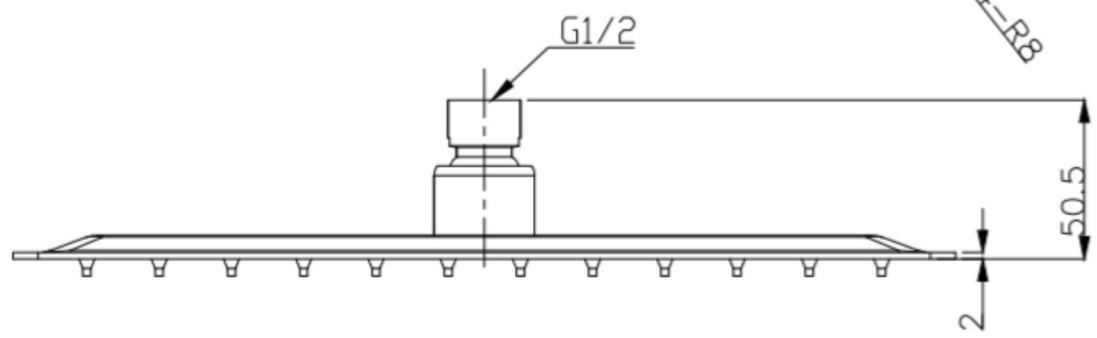

| REV | DATE     | DESCRIPTION     | DRAWN | CHECKED |
|-----|----------|-----------------|-------|---------|
| -   | 30/03/21 | DRAWING CREATED | MF    | MF      |

|                  | CHROME  | MATT BLACK  |
|------------------|---|---|
| PRODUCT CODE     | SH-SQR-CP   | SH-SQR-MB   |
| CONSTRUCTION     | STAINLESS STEEL 304   | STAINLESS STEEL 304   |
| FINISH           | CHROME  | MATT BLACK  |
| PRODUCT TYPE     | CONTEMPORARY  | CONTEMPORARY  |
| WATER PRESSURE   | MIN. 0.2 BAR, MAX. 5.0 BAR  | MIN. 0.2 BAR, MAX. 5.0 BAR  |
| PLUMBING SYSTEMS | SUITABLE FOR ALL SYSTEMS  | SUITABLE FOR ALL SYSTEMS  |
| SIZE             | 250mm x 250mm   | 250mm x 250mm   |
| FITTING          | G 1/2"  | G 1/2"  |
| ADD. INFO        | 1) SWIVEL CONNECTOR<br>2) BRASS RUB-CLEAN NOZZLE<br>3) AERATOR INCLUDED | 1) SWIVEL CONNECTOR<br>2) BRASS RUB-CLEAN NOZZLE<br>3) AERATOR INCLUDED |

— THE —

**LUXURY BATH**

— COMPANY —

|  |              |            |
|--|--------------|------------|
| CREATED  | DRAWN BY     | CHECKED BY |
| 30/03/21   | MF           | MF         |
| DRAWING TITLE                                    |              |            |
| SQUARE ULTRA THIN SHOWER HEAD<br>STAINLESS STEEL |              |            |
| DRAWING NO.                                      | CURRENT REV. | SHEET      |
| SH-SQR   | -            | 1/1        |
| SHEET SIZE                                       | SCALE        |            |
| A3   | 1:2          |            |