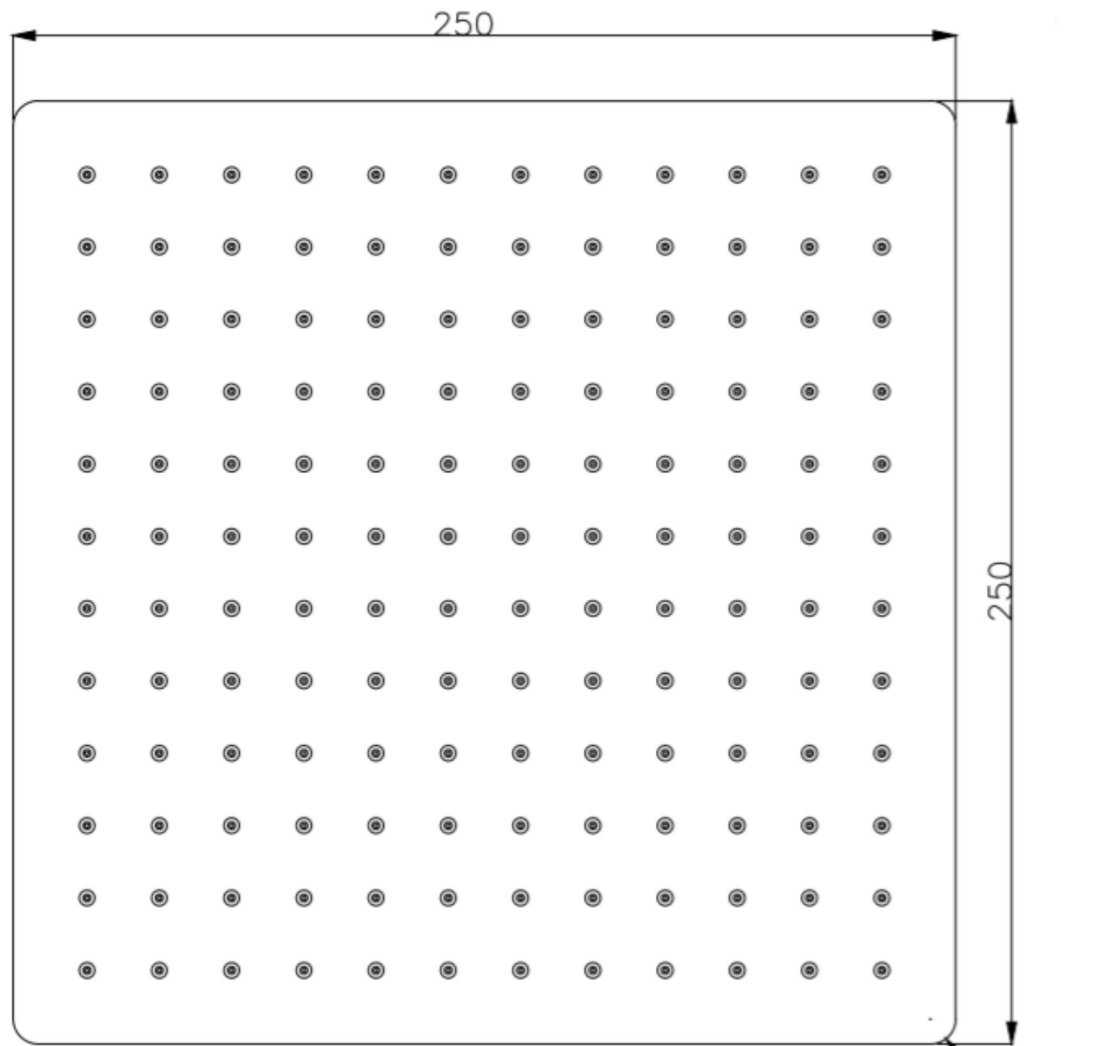

| REV | DATE     | DESCRIPTION     | DRAWN | CHECKED |
|-----|----------|-----------------|-------|---------|
| -   | 30/03/21 | DRAWING CREATED | MF    | MF      |

|                  | CHROME  | MATT BLACK  |
|------------------|---|---|
| PRODUCT CODE     | SH-SQR-CP   | SH-SQR-MB   |
| CONSTRUCTION     | STAINLESS STEEL 304   | STAINLESS STEEL 304   |
| FINISH           | CHROME  | MATT BLACK  |
| PRODUCT TYPE     | CONTEMPORARY  | CONTEMPORARY  |
| WATER PRESSURE   | MIN. 0.2 BAR, MAX. 5.0 BAR  | MIN. 0.2 BAR, MAX. 5.0 BAR  |
| PLUMBING SYSTEMS | SUITABLE FOR ALL SYSTEMS  | SUITABLE FOR ALL SYSTEMS  |
| SIZE             | 250mm x 250mm   | 250mm x 250mm   |
| FITTING          | G 1/2"  | G 1/2"  |
| ADD. INFO        | 1) SWIVEL CONNECTOR<br>2) BRASS RUB-CLEAN NOZZLE<br>3) AERATOR INCLUDED | 1) SWIVEL CONNECTOR<br>2) BRASS RUB-CLEAN NOZZLE<br>3) AERATOR INCLUDED |

| SYSTEM PRESSURE                | 0.1 BAR | 0.2 BAR | 0.3 BAR | 0.5 BAR | 1.0 BAR | 1.5 BAR | 2.0 BAR | 3 BAR | 4.0 BAR | 5.0 BAR |
|--------------------------------|---------|---------|---------|---------|---------|---------|---------|-------|---------|---------|
| FLOW RATES (Litres per minute) | 4.9     | 7.8     | 10.5    | 12.3    | 13.0    | 13.2    | 14.2    | 16.3  | 18.1    | 19.7    |

— THE —

**LUXURY BATH**

— COMPANY —

|  |              |            |
|--|--------------|------------|
| CREATED  | DRAWN BY     | CHECKED BY |
| 30/03/21   | MF           | MF         |
| DRAWING TITLE                                    |              |            |
| SQUARE ULTRA THIN SHOWER HEAD<br>STAINLESS STEEL |              |            |
| DRAWING NO.                                      | CURRENT REV. | SHEET      |
| SH-SQR   | -            | 1/1        |
| SHEET SIZE                                       | SCALE        |            |
| A3   | 1:2          |            |