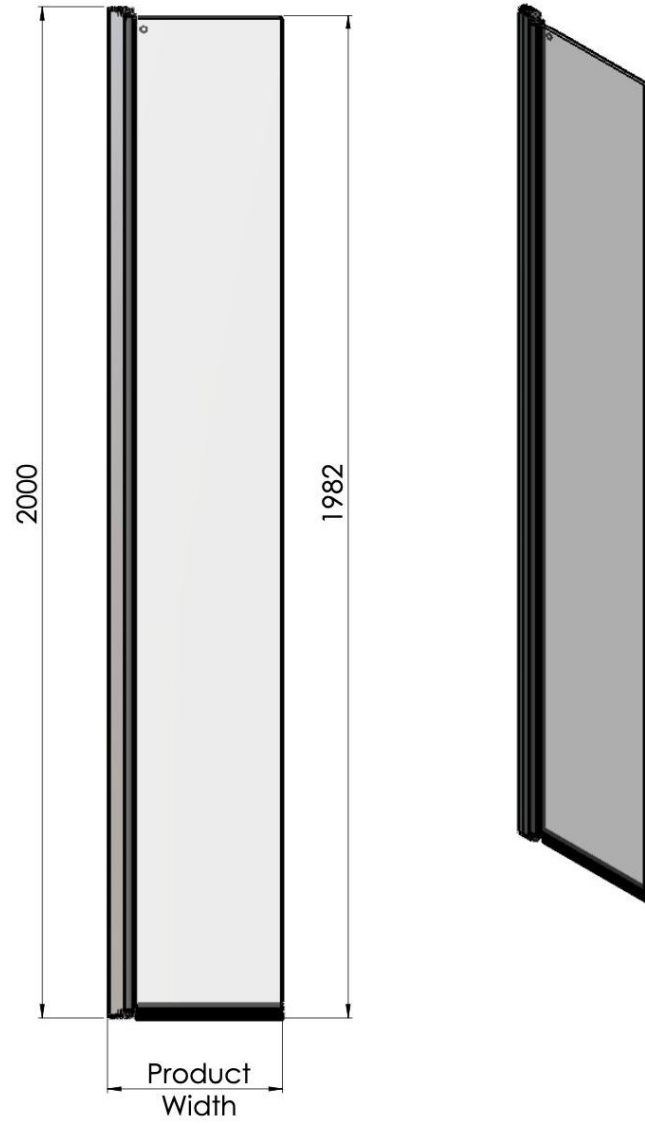

# Pivoting Deflector Panel

Deflector Panel clear glass			
Product Code	Finish	Glass thickness	Size
MOO-DFL-030-CL-CP	Chrome	8mm	300
MOO-DFL-030-CL-MB	Matt Black	8mm	300
MOO-DFL-030-CL-BB	Brushed Brass	8mm	300

REV	DATE	DESCRIPTION	DRAWN	CHECKED
-	05/06/24	DRAWING CREATED	MF	MF

CREATED	DRAWN BY	CHECKED BY	DRAWING TITLE	DRAWING NO.	CURRENT REV.
05/06/24	MF	MF	Moore Deflector Panel - Clear Glass	MOO-DFL-CL	-
TOLERANCE LENGTH / WIDTH / HEIGHT					+/-_mm
SHEET	SHEET SIZE	SCALE			
1/1	A3	1:15			