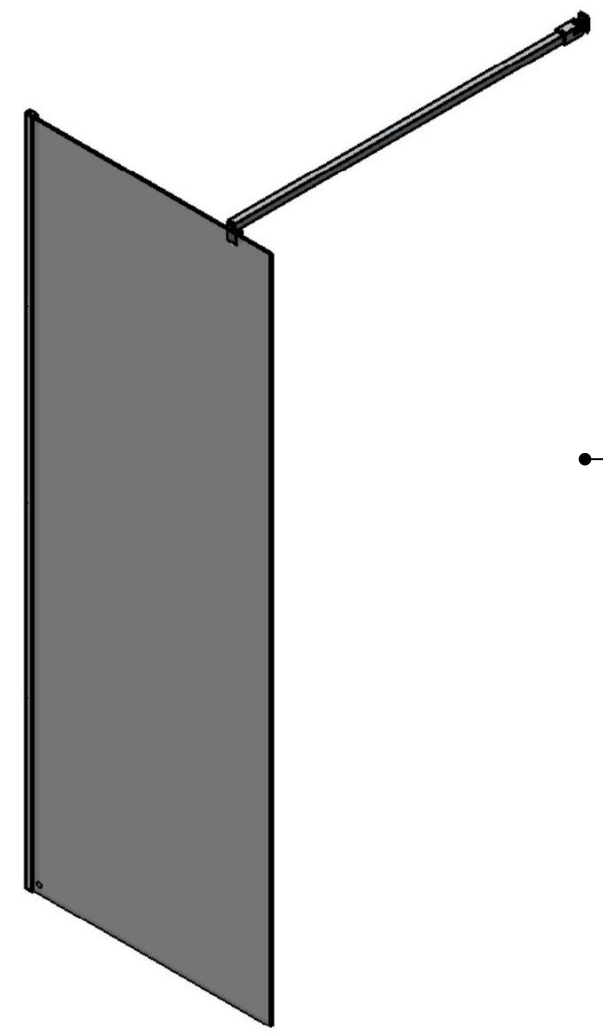

Bracing Bar				
Product Code	Finish	Glass Thickness	Size (Max)	Adjustment
MOO-BBR-SC-CP	Chrome	8mm	1050mm	Cut to suit
MOO-BBR-SC-MB	Matt Black	8mm	1050mm	Cut to suit
MOO-BBR-SC-BB	Brushed Brass	8mm	1050mm	Cut to suit

REV	DATE	DESCRIPTION	DRAWN	CHECKED
-	05/06/24	DRAWING CREATED	MF	MF

8mm Corner Wetroom Panel				
Product Code	Finish	Size	'X' Product width	Adjustment Range
MOO-WRP-070-CL-CP	Chrome	700	665	657-672
MOO-WRP-070-CL-MB	Matt Black	700	665	657-672
MOO-WRP-070-CL-BB	Brushed Brass	700	665	657-672
MOO-WRP-080-CL-CP	Chrome	800	765	757-772
MOO-WRP-080-CL-MB	Matt Black	800	765	757-772
MOO-WRP-080-CL-BB	Brushed Brass	800	765	757-772
MOO-WRP-090-CL-CP	Chrome	900	865	857-872
MOO-WRP-090-CL-MB	Matt Black	900	865	857-872
MOO-WRP-090-CL-BB	Brushed Brass	900	865	857-872
MOO-WRP-100-CL-CP	Chrome	1000	985	957-972
MOO-WRP-100-CL-MB	Matt Black	1000	985	957-972
MOO-WRP-100-CL-BB	Brushed Brass	1000	985	957-972
MOO-WRP-120-CL-CP	Chrome	1200	1165	1157-1172
MOO-WRP-120-CL-MB	Matt Black	1200	1165	1157-1172
MOO-WRP-120-CL-BB	Brushed Brass	1200	1165	1157-1172
MOO-WRP-140-CL-CP	Chrome	1400	1365	1357-1372
MOO-WRP-140-CL-MB	Matt Black	1400	1365	1357-1372
MOO-WRP-140-CL-BB	Brushed Brass	1400	1365	1357-1372

CREATED 05/06/24	DRAWN BY MF	CHECKED BY MF	DRAWING TITLE Moore Shower Screen with clear glass and bracing	DRAWING NO. MOO-WRP-CL	CURRENT REV. -
				TOLERANCE LENGTH / WIDTH / HEIGHT +/- _mm	
				SHEET 1/1	SHEET SIZE A3