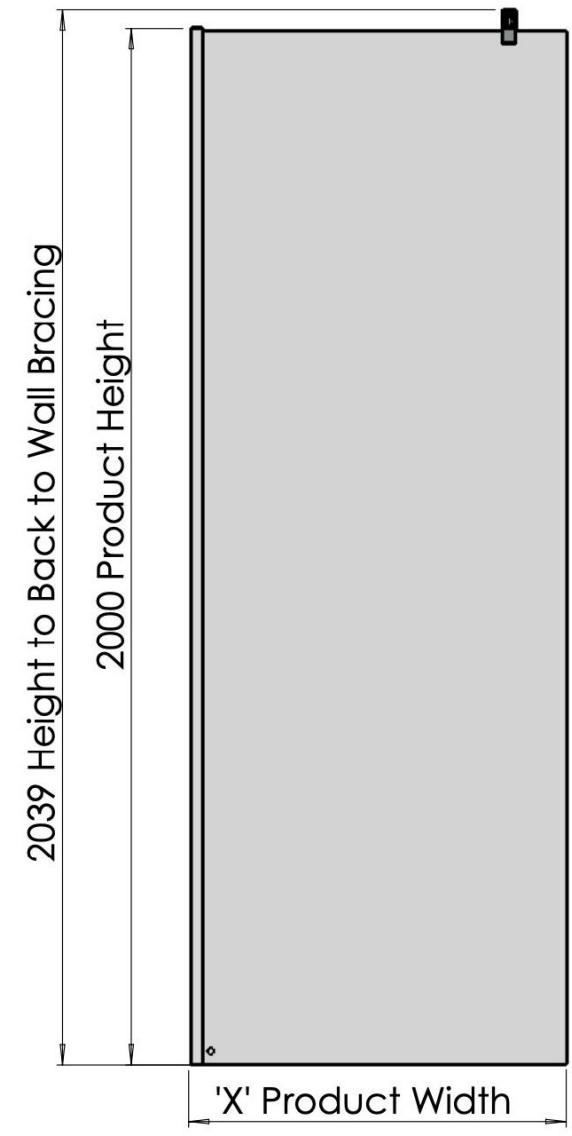

Bracing Bar				
Product Code	Finish	Glass Thickness	Size (Max)	Adjustment
MOO-BBR-SC-CP	Chrome	8mm	1050mm	Cut to suit
MOO-BBR-SC-MB	Matt Black	8mm	1050mm	Cut to suit
MOO-BBR-SC-BB	Brushed Brass	8mm	1050mm	Cut to suit

REV	DATE	DESCRIPTION	DRAWN	CHECKED
-	05/06/24	DRAWING CREATED	MF	MF

8mm Corner Wetroom Panel				
Product Code	Finish	Size	'X' Product width	Adjustment Range
MOO-WRP-070-CL-CP	Chrome	700	665	657-672
MOO-WRP-070-CL-MB	Matt Black	700	665	657-672
MOO-WRP-070-CL-BB	Brushed Brass	700	665	657-672
MOO-WRP-080-CL-CP	Chrome	800	765	757-772
MOO-WRP-080-CL-MB	Matt Black	800	765	757-772
MOO-WRP-080-CL-BB	Brushed Brass	800	765	757-772
MOO-WRP-090-CL-CP	Chrome	900	865	857-872
MOO-WRP-090-CL-MB	Matt Black	900	865	857-872
MOO-WRP-090-CL-BB	Brushed Brass	900	865	857-872
MOO-WRP-100-CL-CP	Chrome	1000	985	957-972
MOO-WRP-100-CL-MB	Matt Black	1000	985	957-972
MOO-WRP-100-CL-BB	Brushed Brass	1000	985	957-972
MOO-WRP-120-CL-CP	Chrome	1200	1165	1157-1172
MOO-WRP-120-CL-MB	Matt Black	1200	1165	1157-1172
MOO-WRP-120-CL-BB	Brushed Brass	1200	1165	1157-1172
MOO-WRP-140-CL-CP	Chrome	1400	1365	1357-1372
MOO-WRP-140-CL-MB	Matt Black	1400	1365	1357-1372
MOO-WRP-140-CL-BB	Brushed Brass	1400	1365	1357-1372

CREATED 05/06/24	DRAWN BY MF	CHECKED BY MF	DRAWING TITLE Moore Shower Screen with clear glass and bracing	DRAWING NO. MOO-WRP-CL	CURRENT REV. -
				TOLERANCE LENGTH / WIDTH / HEIGHT +/- _mm	
				SHEET 1/1	SHEET SIZE A3