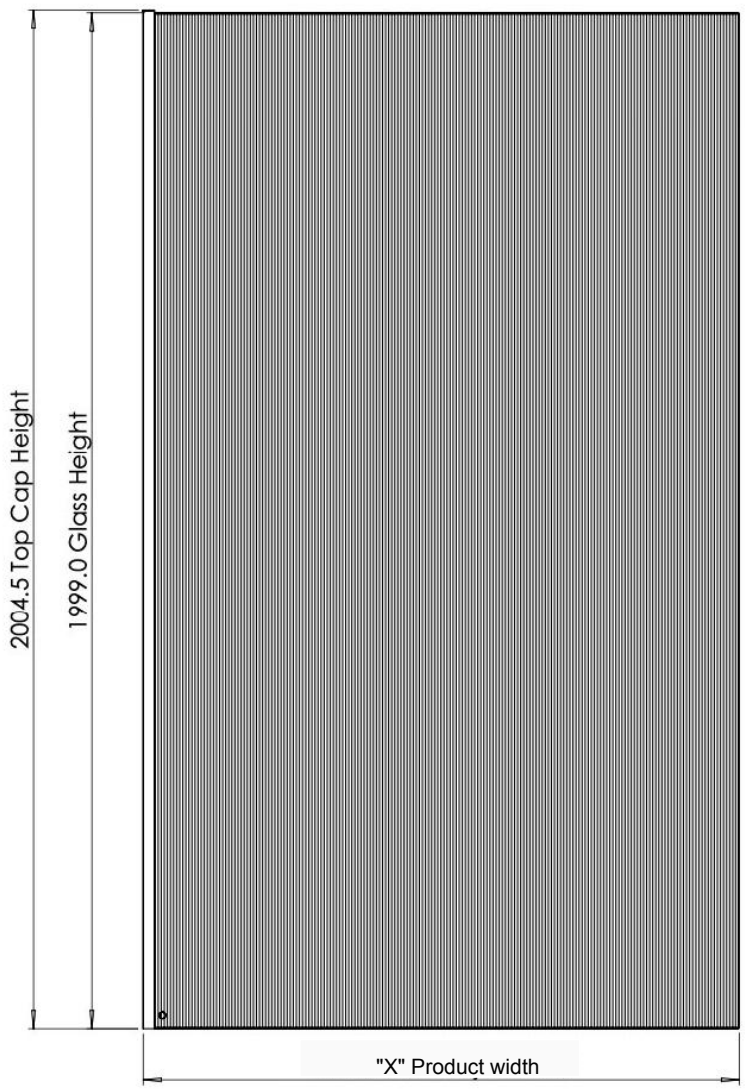

REV	DATE	DESCRIPTION	DRAWN	CHECKED
-	05/06/24	DRAWING CREATED	MF	MF

DETAIL A  
SCALE 1 : 1

8mm Wetroom Panel fluted glass					
Product Code	Finish	Glass thickness	Size	'X' Product width	Adjustment Range
MOO-WRP-080-FL-CP	Chrome	8mm	800	765	757.5 - 772.5
MOO-WRP-080-FL-MB	Matt Black	8mm	800	765	757.5 - 772.5
MOO-WRP-080-FL-BB	Brushed Brass	8mm	800	765	757.5 - 772.5
MOO-WRP-090-FL-CP	Chrome	8mm	900	865	857.5 - 872.5
MOO-WRP-090-FL-MB	Matt Black	8mm	900	865	857.5 - 872.5
MOO-WRP-090-FL-BB	Brushed Brass	8mm	900	865	857.5 - 872.5
MOO-WRP-100-FL-CP	Chrome	8mm	1000	985	957.5 - 972.5
MOO-WRP-100-FL-MB	Matt Black	8mm	1000	985	957.5 - 972.5
MOO-WRP-100-FL-BB	Brushed Brass	8mm	1000	985	957.5 - 972.5
MOO-WRP-120-FL-CP	Chrome	8mm	1200	1165	1157.5 - 1172.5
MOO-WRP-120-FL-MB	Matt Black	8mm	1200	1165	1157.5 - 1172.5
MOO-WRP-120-FL-BB	Brushed Brass	8mm	1200	1165	1157.5 - 1172.5

CREATED 05/06/24	DRAWN BY MF	CHECKED BY MF	DRAWING TITLE Moore Shower Screen with fluted glass	DRAWING NO. MOO-WRP-FL	CURRENT REV. -
 <div style="text-align: center;"> <p>THE <b>LUXURY BATH</b> COMPANY</p> </div>				TOLERANCE LENGTH / WIDTH / HEIGHT +/-_mm	
				SHEET 1/1	SHEET SIZE A3