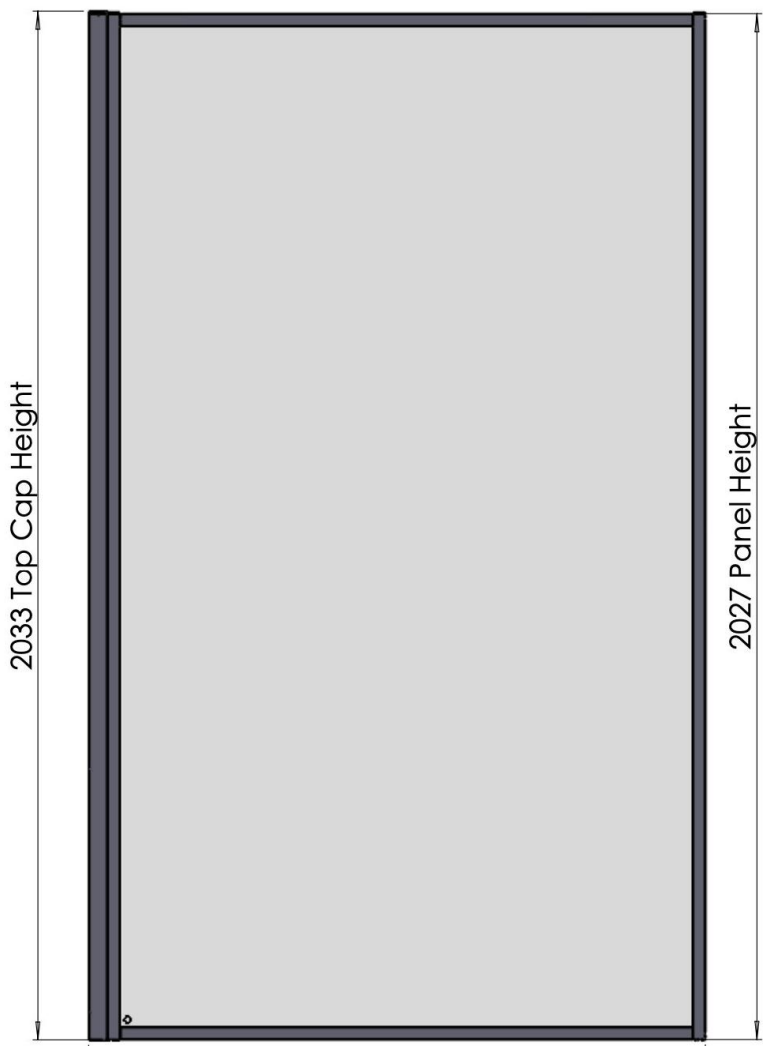

REV	DATE	DESCRIPTION	DRAWN	CHECKED
-	13/06/24	DRAWING CREATED	MF	MF

Bracing Bar			
Product Code	Fitment	Finish	Glass Thickness
QUI-BBR-SC-CP	Straight	Chrome	8mm
QUI-BBR-LL-CP	Low level ceiling	Chrome	8mm
QUI-BBR-SC-MB	Straight	Matt Black	8mm
QUI-BBR-LL-MB	Low level ceiling	Matt Black	8mm
QUI-BBR-SC-BB	Straight	Brushed Brass	8mm
QUI-BBR-LL-BB	Low level ceiling	Brushed Brass	8mm

Framed shower screen				
Product Code	Glass	Finish	'X' Product width	Adjustment Range
QUI-WRP-070-CL-CP	Clear	Chrome	700	695-720
QUI-WRP-070-CL-MB	Clear	Matt Black	700	695-720
QUI-WRP-070-CL-BB	Clear	Brushed Brass	700	695-720
QUI-WRP-070-FL-CP	Fluted	Chrome	700	695-720
QUI-WRP-070-FL-MB	Fluted	Matt Black	700	695-720
QUI-WRP-070-FL-BB	Fluted	Brushed Brass	700	695-720
QUI-WRP-080-CL-CP	Clear	Chrome	800	795-820
QUI-WRP-080-CL-MB	Clear	Matt Black	800	795-820
QUI-WRP-080-CL-BB	Clear	Brushed Brass	800	795-820
QUI-WRP-080-FL-CP	Fluted	Chrome	800	795-820
QUI-WRP-080-FL-MB	Fluted	Matt Black	800	795-820
QUI-WRP-080-FL-BB	Fluted	Brushed Brass	800	795-820
QUI-WRP-090-CL-CP	Clear	Chrome	900	895-920
QUI-WRP-090-CL-MB	Clear	Matt Black	900	895-920
QUI-WRP-090-CL-BB	Clear	Brushed Brass	900	895-920
QUI-WRP-090-FL-CP	Fluted	Chrome	900	895-920
QUI-WRP-090-FL-MB	Fluted	Matt Black	900	895-920
QUI-WRP-090-FL-BB	Fluted	Brushed Brass	900	895-920
QUI-WRP-100-CL-CP	Clear	Chrome	1000	995-1020
QUI-WRP-100-CL-MB	Clear	Matt Black	1000	995-1020
QUI-WRP-100-CL-BB	Clear	Brushed Brass	1000	995-1020
QUI-WRP-100-FL-CP	Fluted	Chrome	1000	995-1020
QUI-WRP-100-FL-MB	Fluted	Matt Black	1000	995-1020
QUI-WRP-100-FL-BB	Fluted	Brushed Brass	1000	995-1020
QUI-WRP-120-CL-CP	Clear	Chrome	1200	1195-1220
QUI-WRP-120-CL-MB	Clear	Matt Black	1200	1195-1220
QUI-WRP-120-CL-BB	Clear	Brushed Brass	1200	1195-1220
QUI-WRP-120-FL-CP	Fluted	Chrome	1200	1195-1220
QUI-WRP-120-FL-MB	Fluted	Matt Black	1200	1195-1220
QUI-WRP-120-FL-BB	Fluted	Brushed Brass	1200	1195-1220